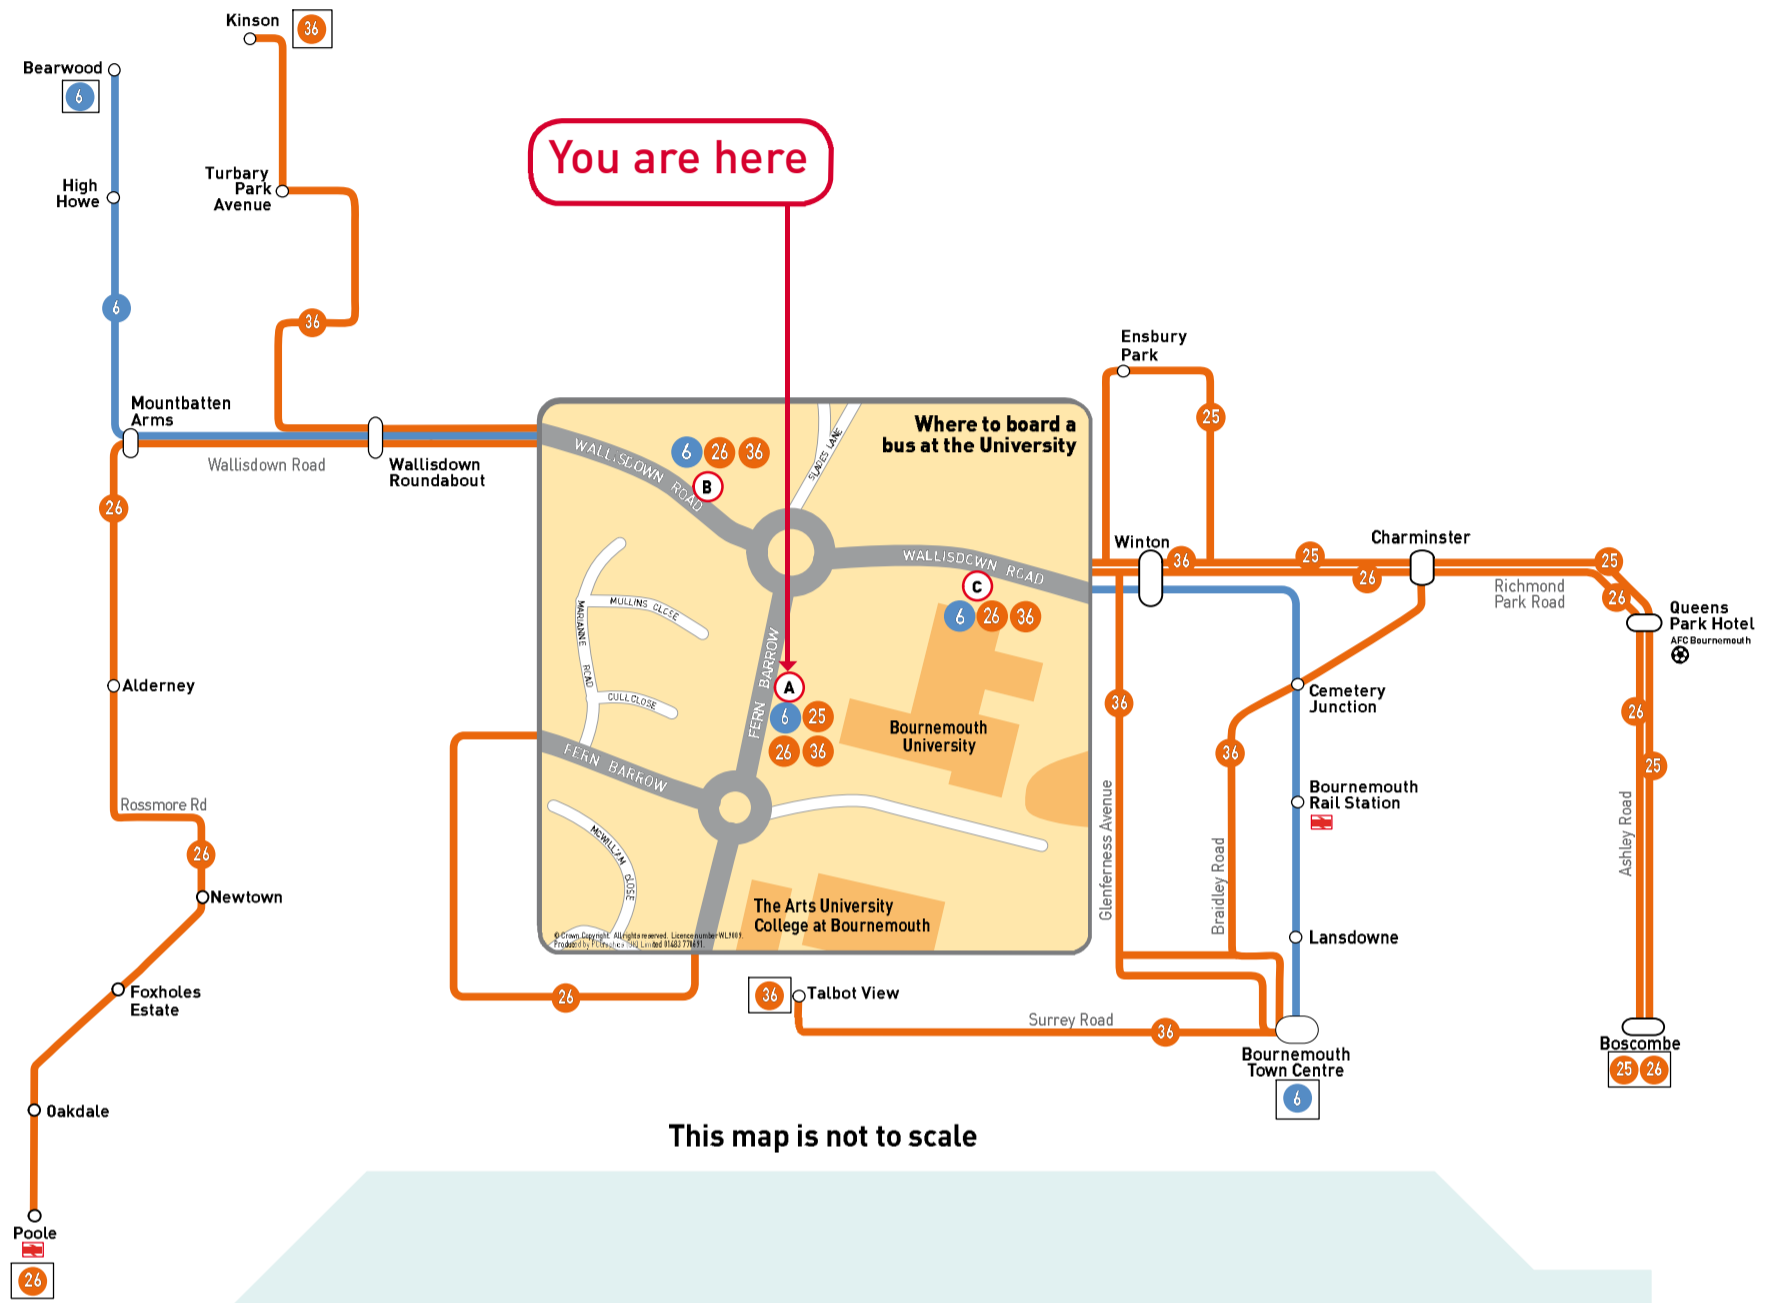

TRANSDEV YELLOW BUSES

University

www.bybus.co.uk

Key to routes

Route	Destination	Stand
6	Wallisdown - High Howe - Bearwood	C
	Winton - Rail Station - Bournemouth	A B
25	Ensburry Park - Winton - Boscombe	A
26	Alderney - Oakdale - Poole	A C
	Winton - Boscombe	A B
36	Bournemouth - Talbot View	A
	Turbary Park Avenue - Kinson	C

Destination finder

Destination	Route	Stand
Alderney	26	A C
Bearwood	6	C
Boscombe	25 26	A A B
Bournemouth Station	6	A B
Bournemouth Town Centre	6 36	A B A
Cemetery Junction	6	A B
Charminster	26 25 36 †	A B A
Ensburry Park	25	A
Foxholes Estate	26	A C
High Howe	6	C
Kinson	36	C

Destination	Route	Stand
Lansdowne	6	A B
Newtown	26	A C
Oakdale	26	A C
Poole	26	A C
Queens Park Hotel	25 26	A A B
Talbot View	36	A
Turbary Park Avenue	36	C
Wallisdown	6 36 26	C A C
West Howe	36	C
Winton	6 26 25 36 †	A B A