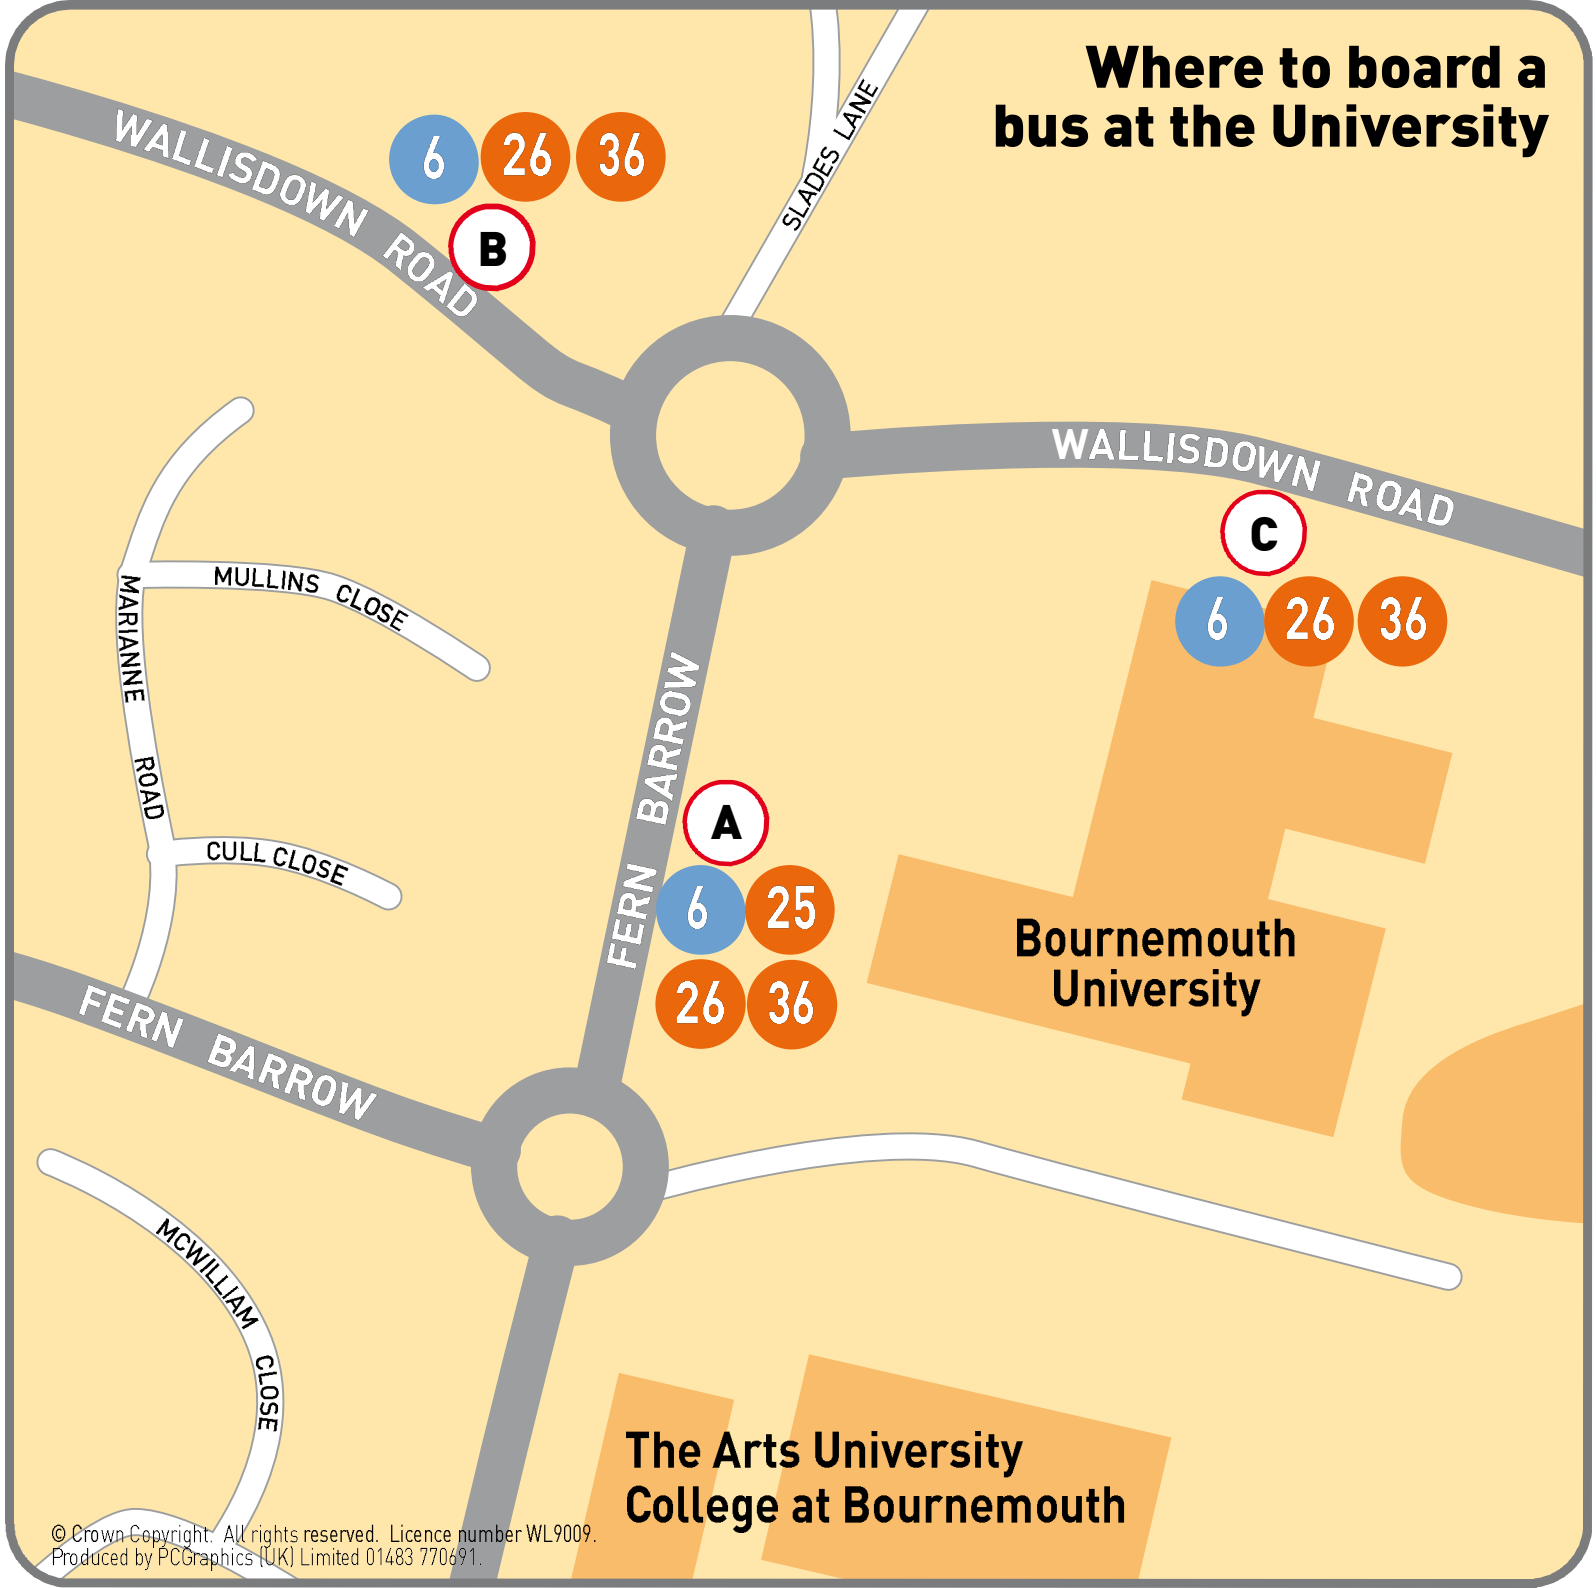

# Where to board a bus at the University

© Crown Copyright. All rights reserved. Licence number WL9009.  
Produced by PCGraphics (UK) Limited 01483 770691.