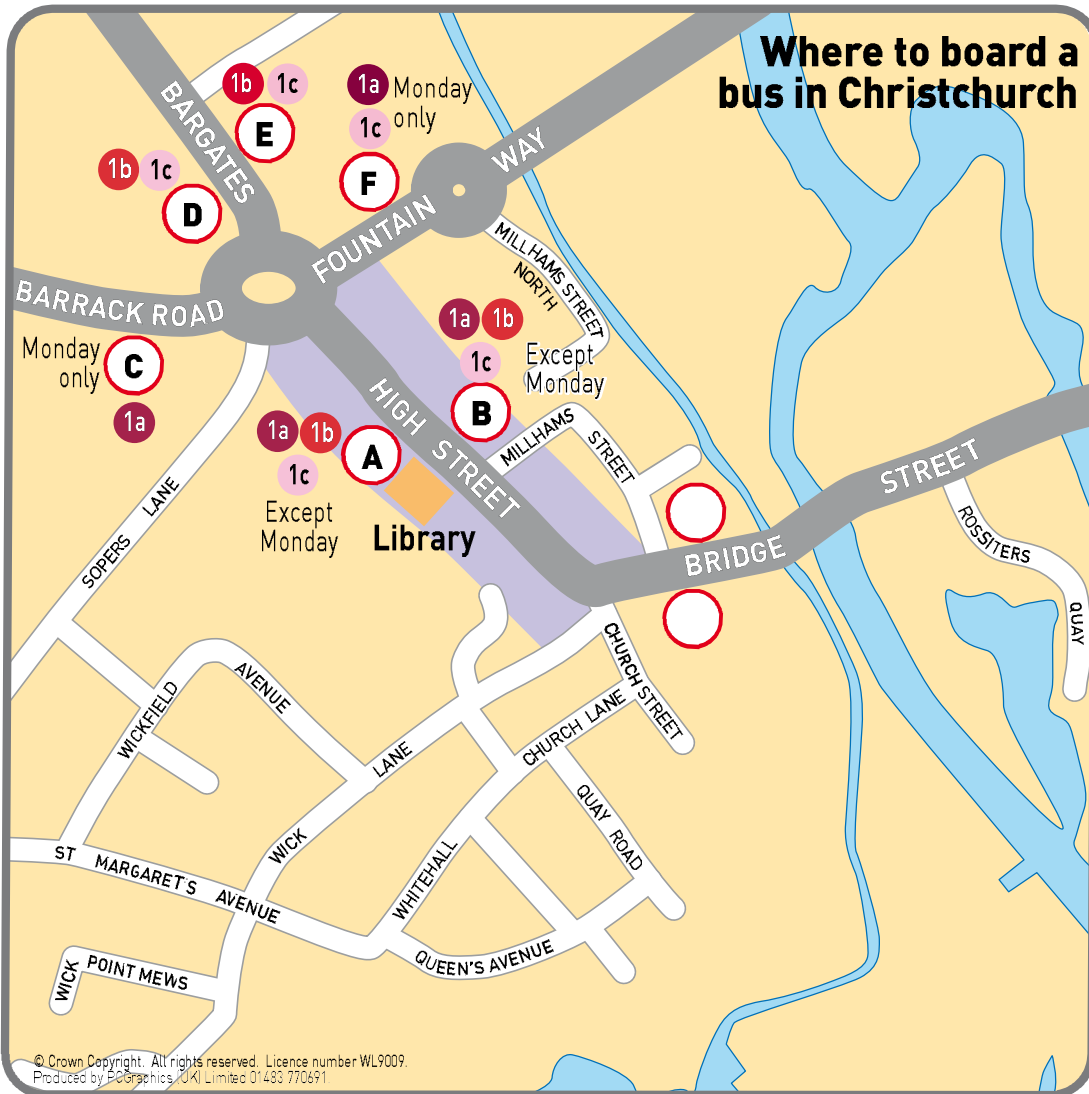

## Where to board a bus in Christchurch

1a

1b

1c

Easy

Access

Low Floor Buses

## Christchurch Market Days

On Mondays when Christchurch Market is in operation, the stops in High Street and Bridge Street are not served between 06:00 and 18:00:-

Routes **1a** and **1c** towards Somerford use stop **F** outside Waitrose on Fountain Way.

Routes **1a** towards Bournemouth uses stop **C** on Barrack Road.

Routes **1b** and **1c** towards Bournemouth use stop **D** in Bargates.

Route **1b** terminates at Bargates.