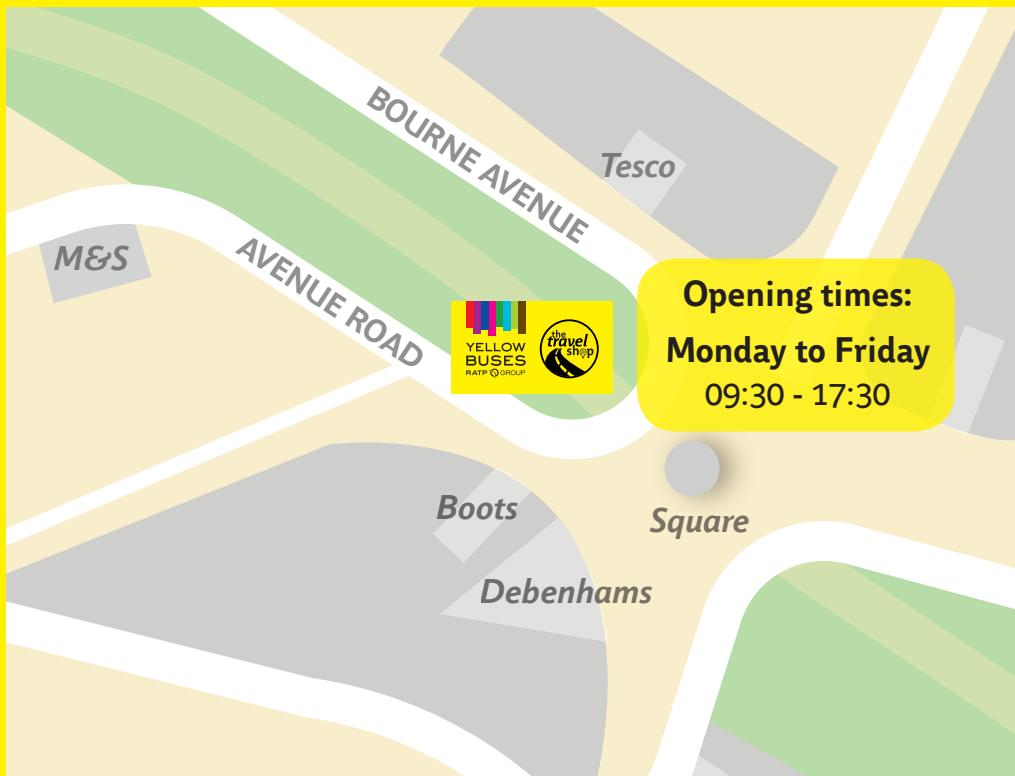

Directions to our Travel Shop

By Bus

All the following services will stop in Bournemouth Town Centre from there follow our simple directions below:

B1 B2 B3 B4 C1 D1 H1 P1 P2 P3 R1 R2 R3 U6 U8 V1 V2

Walk towards Debenhams with the main gardens on your left, as you pass Debenhams and Boots, you will see a pedestrian crossing with a bright newly refurbished Yellow building on the other side.

By Car

We would suggest you leave the car at home if you are visiting Bournemouth Town Centre, with so many services visiting all day you can sit back and enjoy the ride.

Avenue Road Bournemouth BH2 5SL